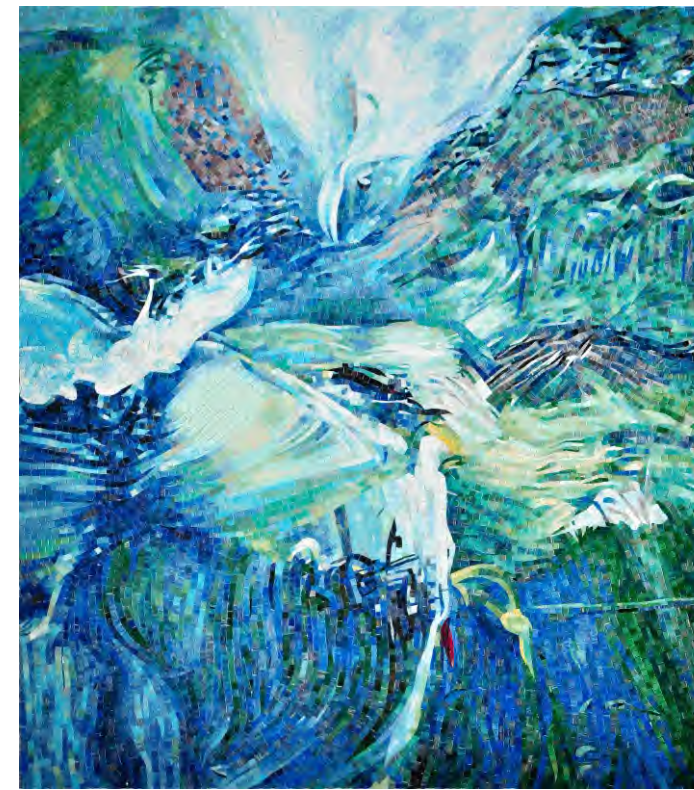

Mural-Handcut

1590 mm

1790 mm

MU-HP540