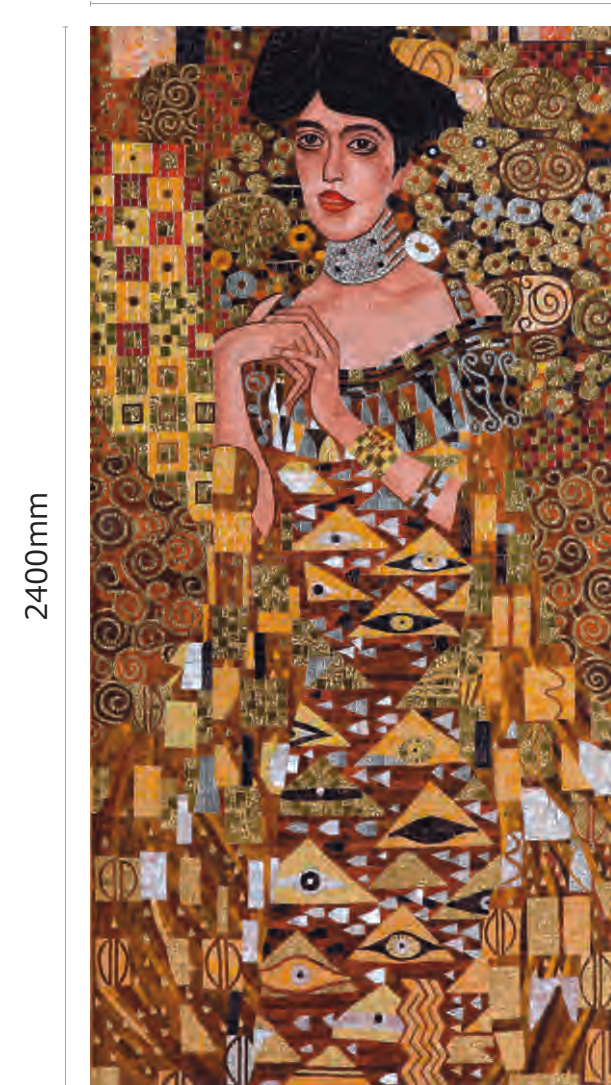

3010 mm

4280 mm

MU-HR670

thickness : 4mm
Mounted : mesh mounted

sqm/pc : 12.88 m²
weight/pc : 126.51 kgs

Mural-Handcut

1200 mm

2400mm