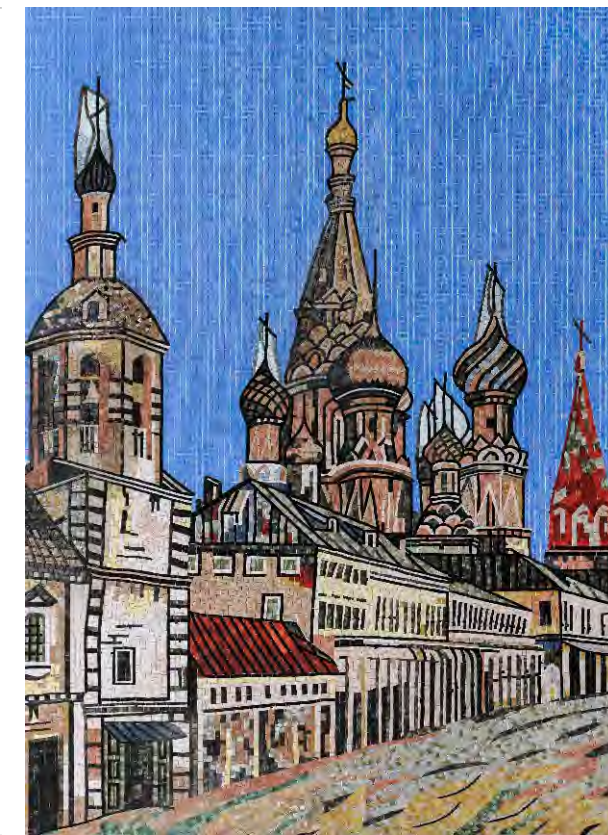

MU-HR552

thickness : 4mm
Mounted : mesh mounted

sqm/pc : 5.72 m²
weight/pc : 56.17 kgs

Mural-Handcut

1760 mm

2460 mm

MU-HR543

thickness : 4mm
Mounted : mesh mounted
sqm/pc : 4.33 m²
weight/pc : 42.51 kgs