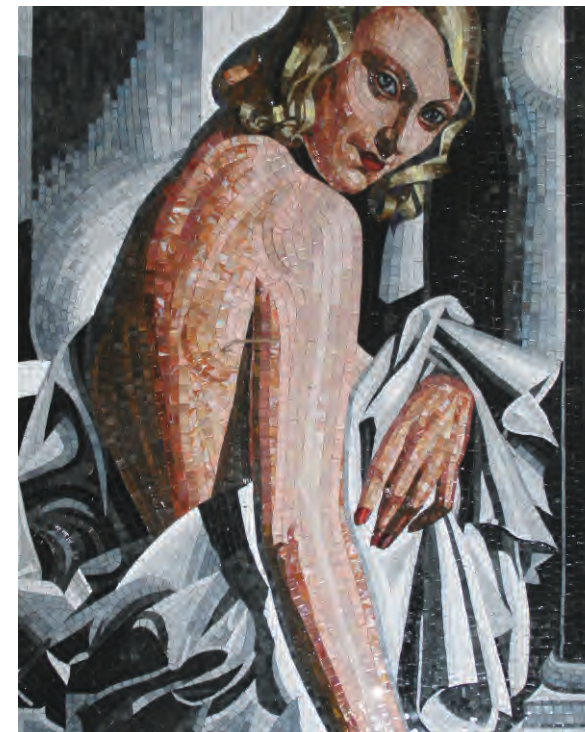

Mural-Handcut

1600 mm

1600 mm

MU-HR681

thickness : 4mm
Mounted : mesh mounted
sqm/pc : 2.56 m²
weight/pc: 25.14 kgs

Mural-Handcut

900 mm

1127 mm