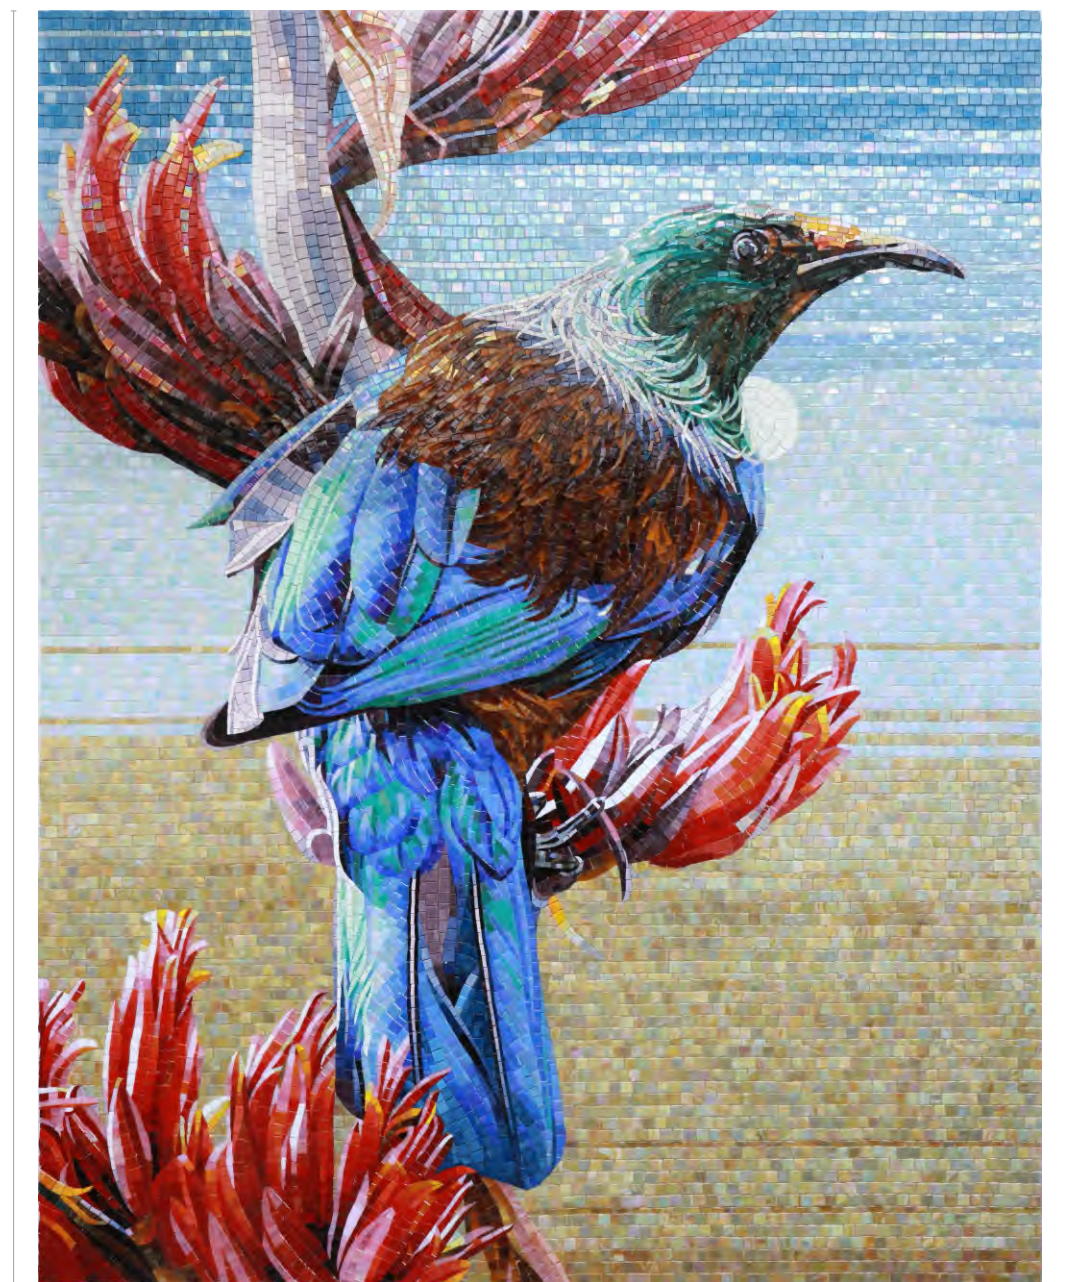

Mural-Handcut

1300 mm

MU-HR525

thickness : 4mm
Mounted : mesh mounted

sqm/pc : 2.15 m²
weight/pc : 21.06 kgs