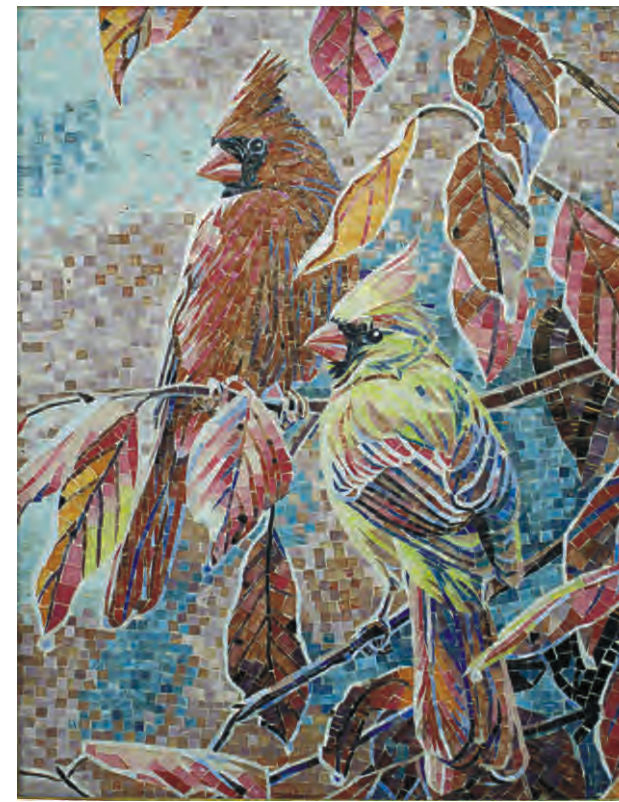

MU-HG621

Mural-Handcut

600 mm