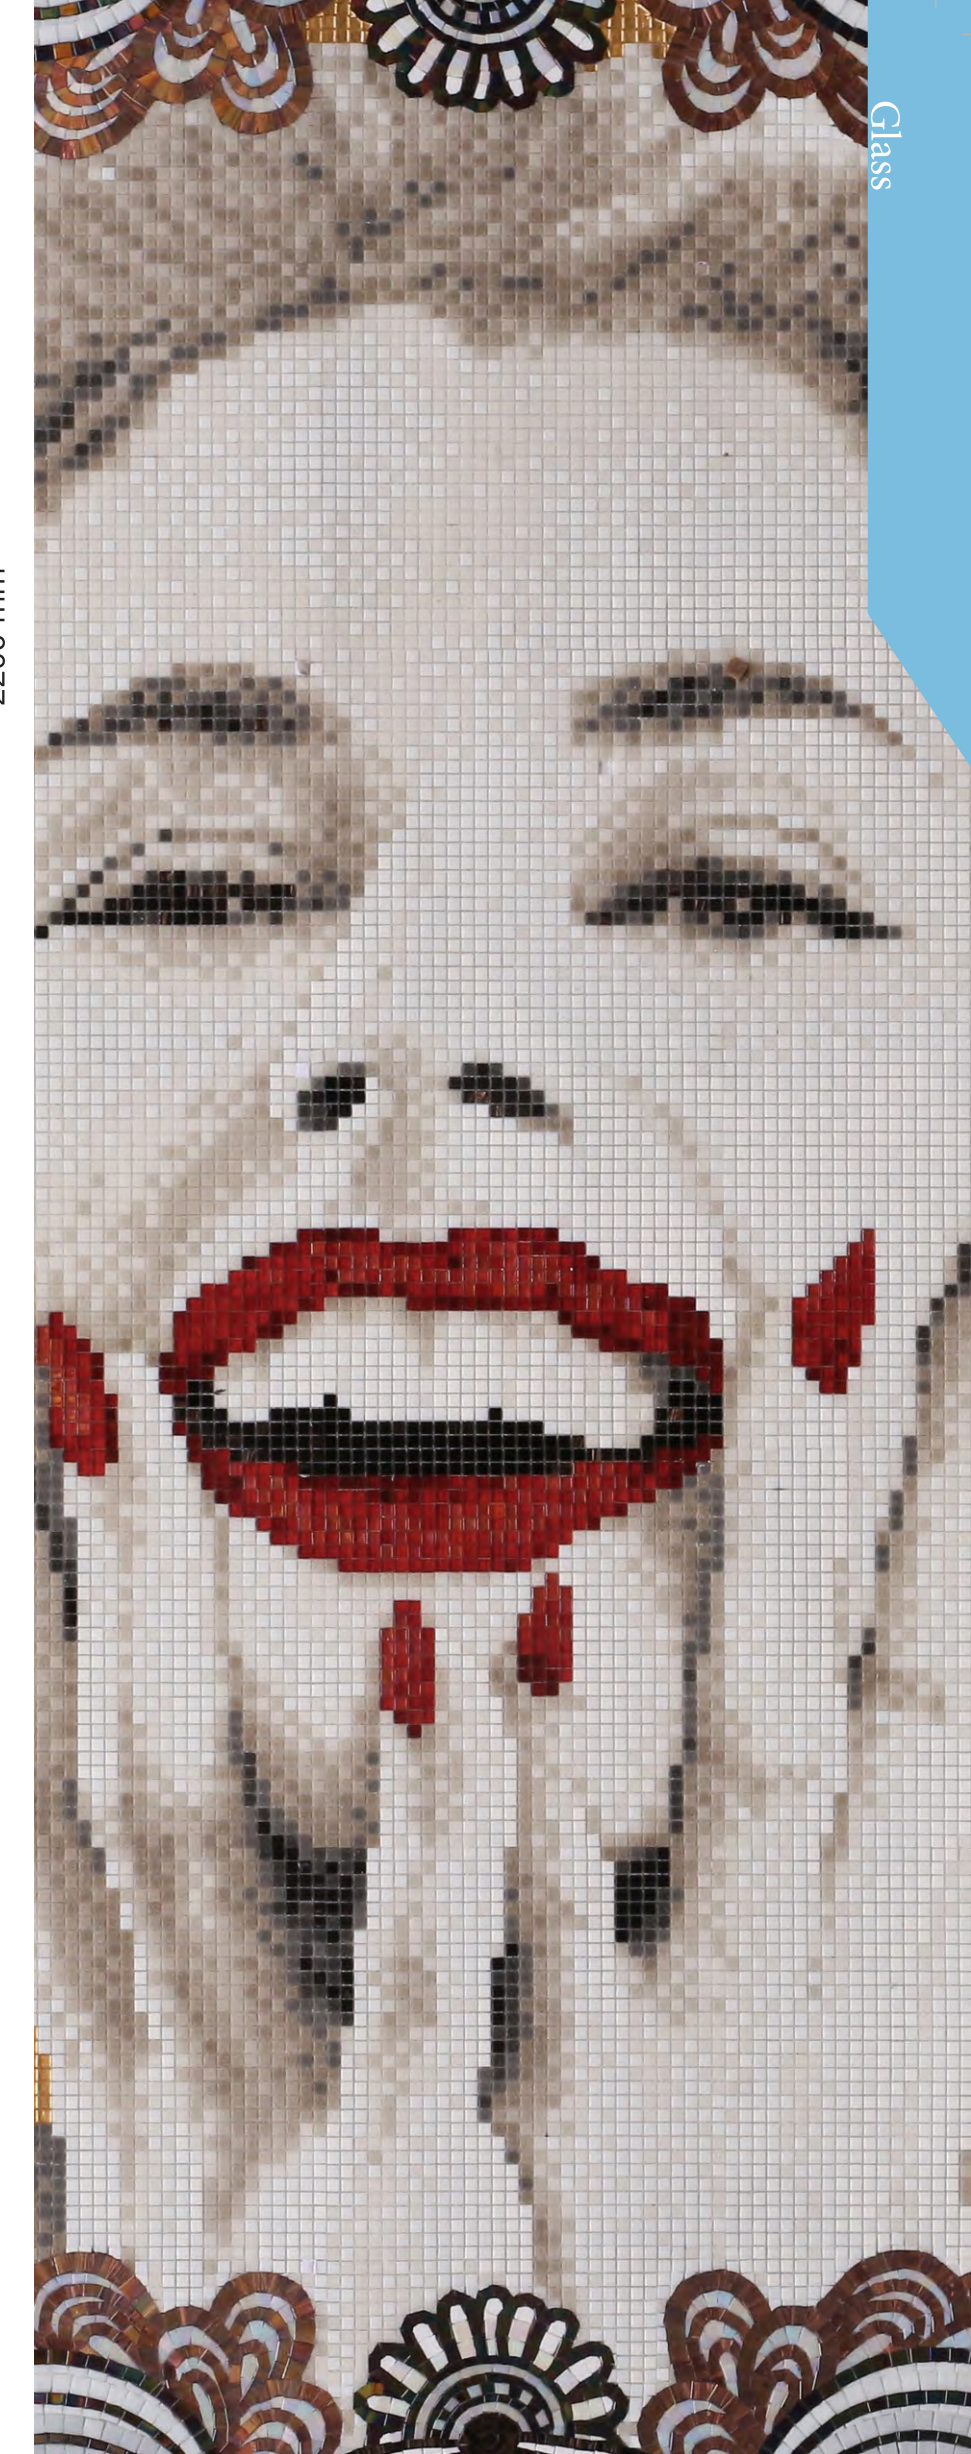

2200 mm

MU-HF480

thickness : 4mm
Mounted : mesh mounted

sqm/pc : 4.84 m²
weight/pc : 47.53 kgs

Mural-Handcut

1200 mm

2000 mm

MU-HC880