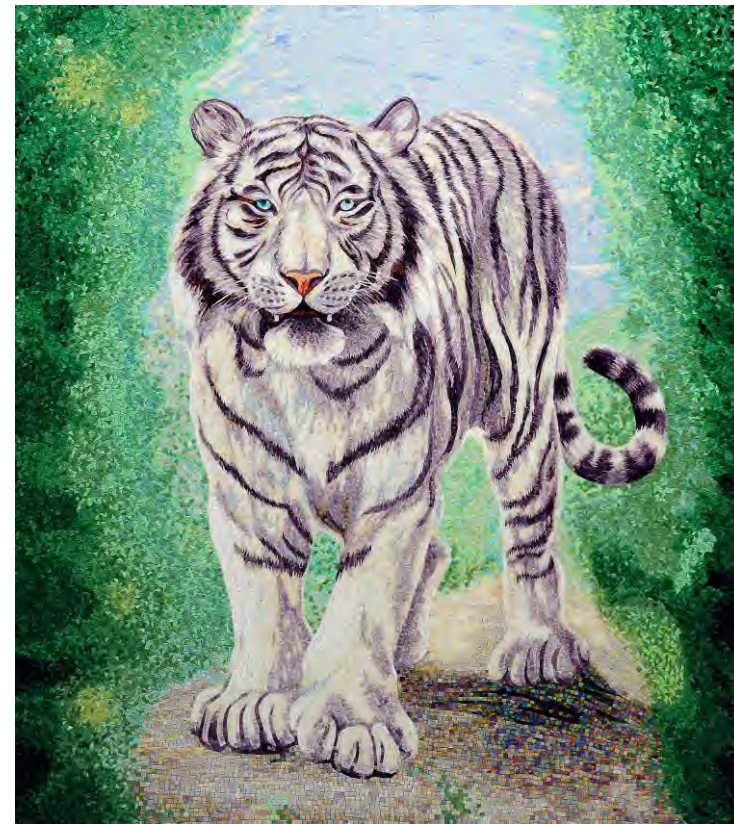

Mural-Handcut

2220 mm

2500 mm

MU-HR628