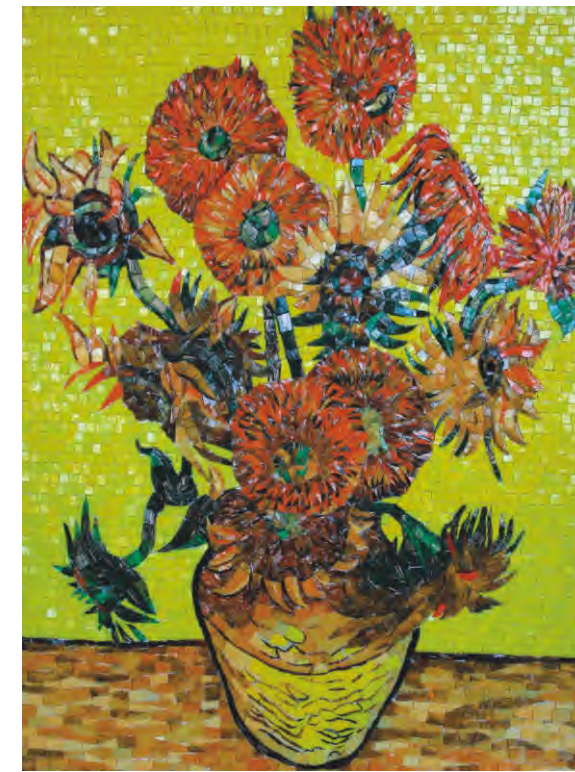

MU-HI700

Mural-Handcut

600 mm