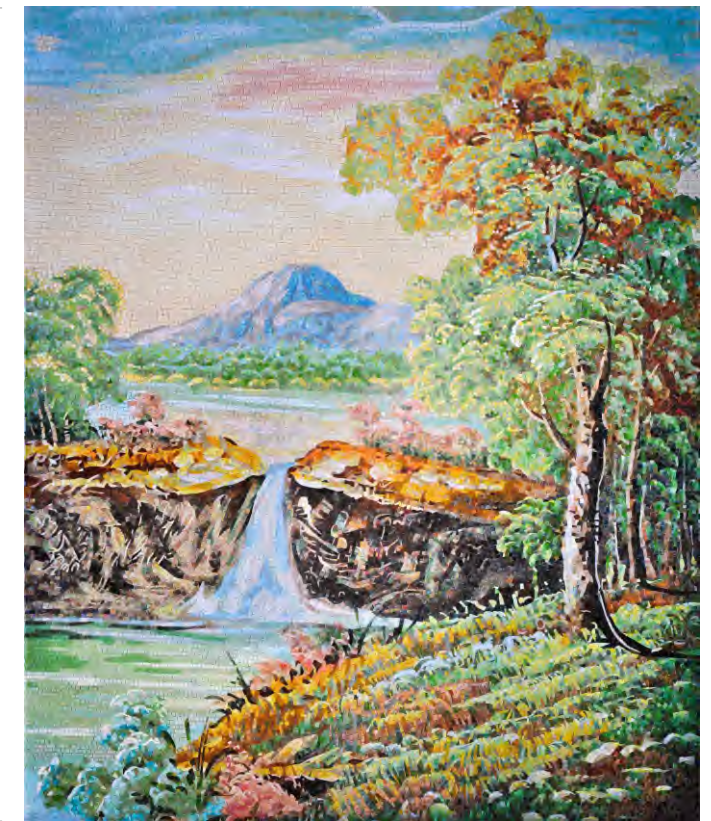

Mural-Handcut

Glass

1700 mm

2050 mm

MU-HG545

thickness : 4mm
Mounted : mesh mounted

sqm/pc : 3.49 m²
weight/pc : 34.22 kgs