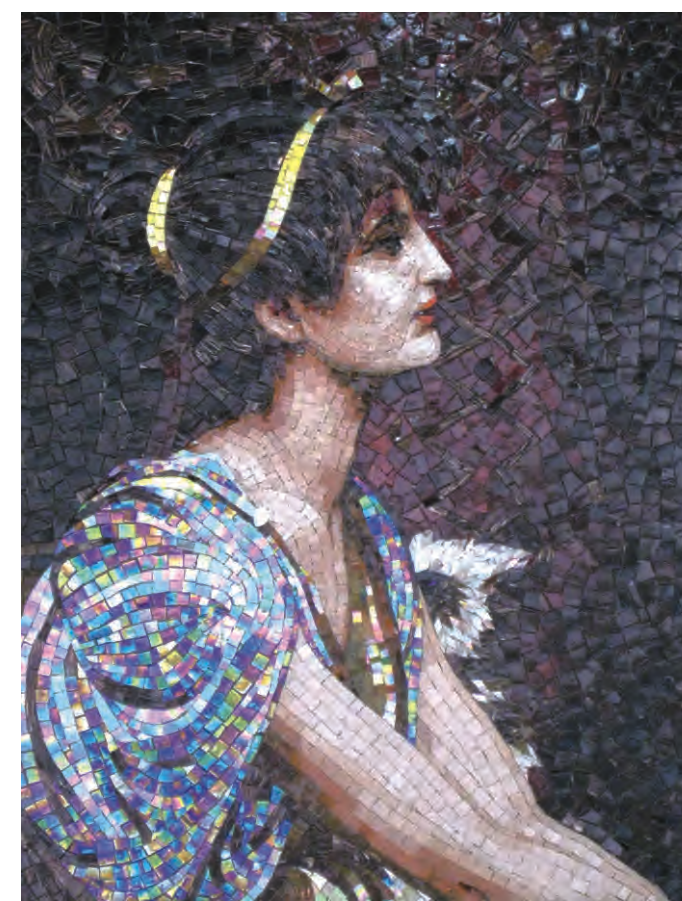

Mural-Handcut

600 mm