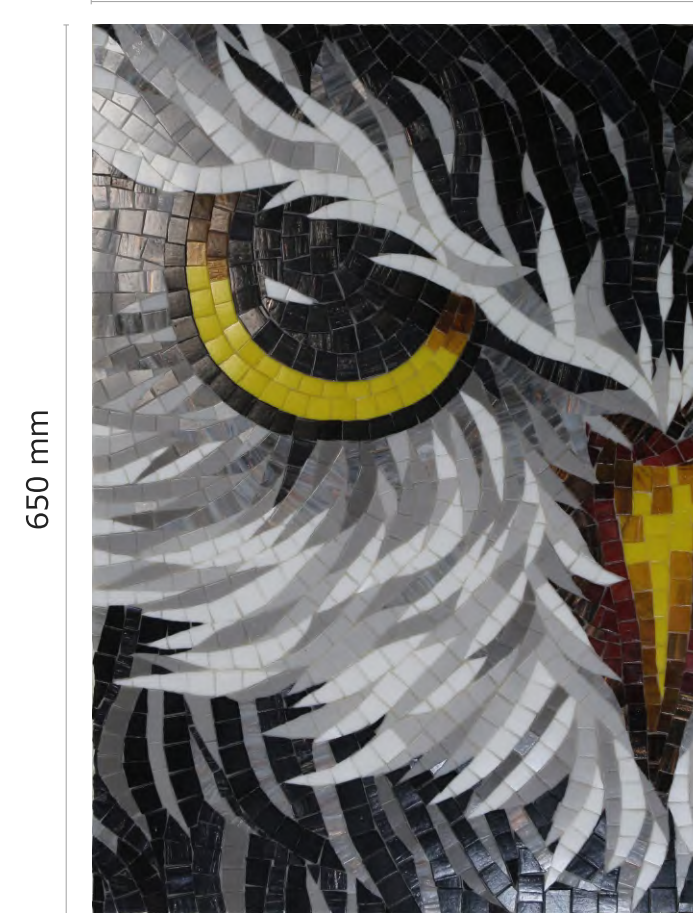

MU-HG600

thickness : 4mm
Mounted : mesh mounted

sqm/pc : 5.28 m²
weight/pc : 51.85 kgs

Mural-Handcut

450 mm

650 mm

MU-HG624

thickness : 4mm
Mounted : mesh mounted
sqm/pc : 0.29 m²
weight/pc : 2.87 kgs