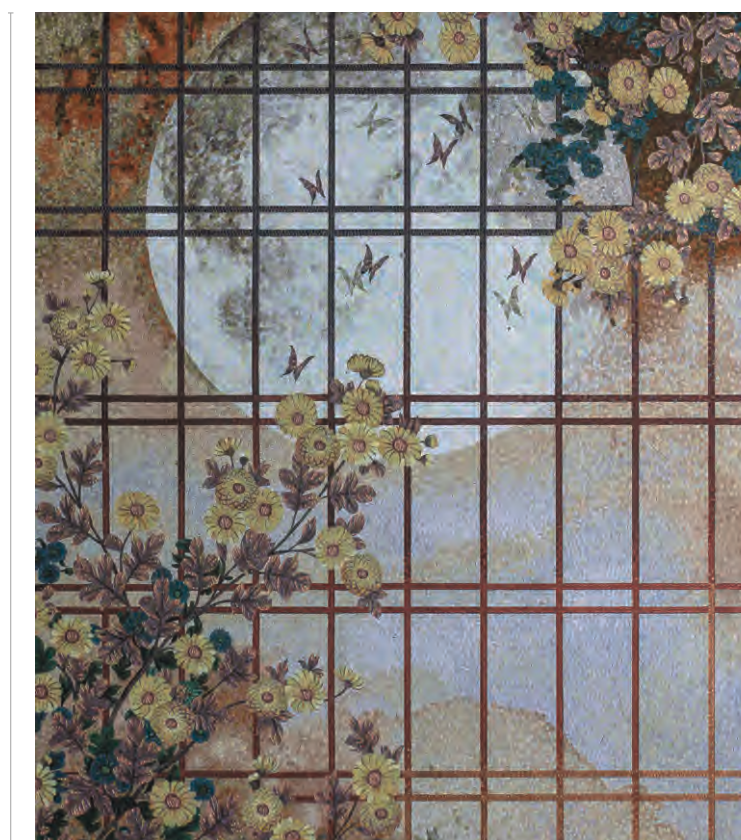

Mural-Handcut

2350 mm

2700 mm

MU-HG500