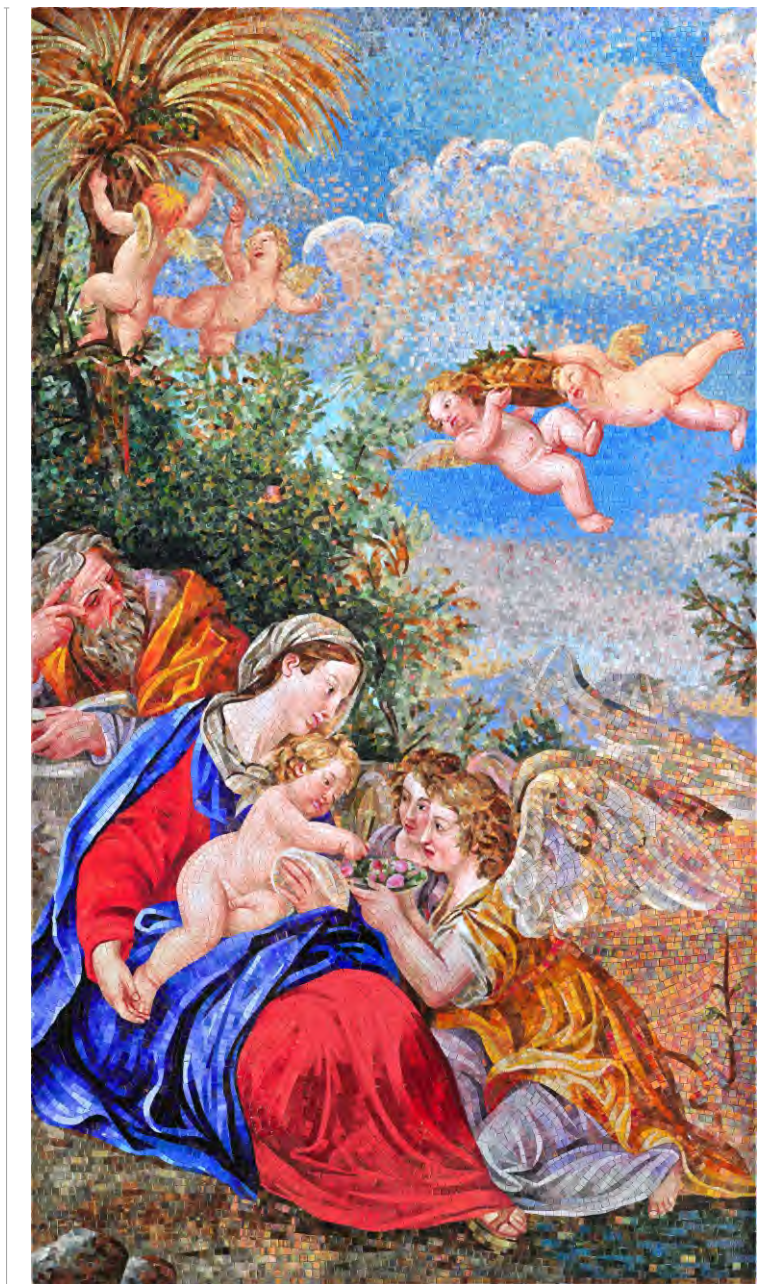

Mural-Handcut

600 mm

800 mm

MU-HI785

thickness : 4mm
Mounted : mesh mounted

sqm/pc : 0.48 m²
weight/pc : 4.71 kgs

Mural-Handcut

1464 mm