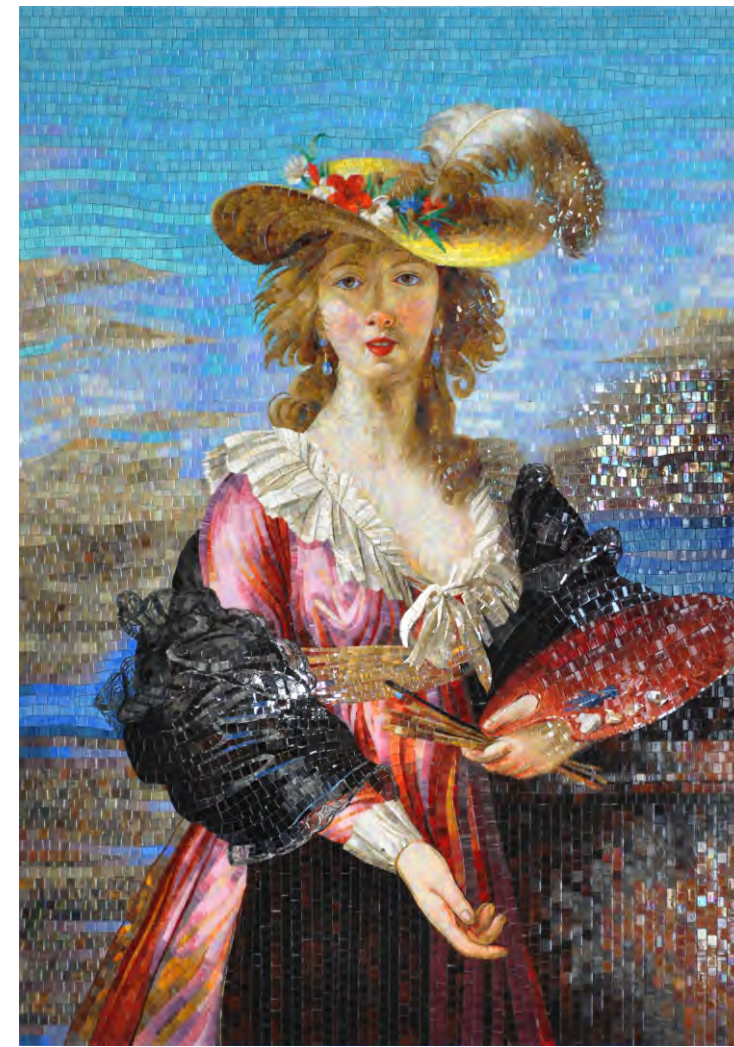

Mural-Handcut

1100 mm

1500 mm

MU-HR784

thickness : 4mm   sqm/pc : 1.65 m²
Mounted : mesh mounted   weight/pc: 16.2 kgs