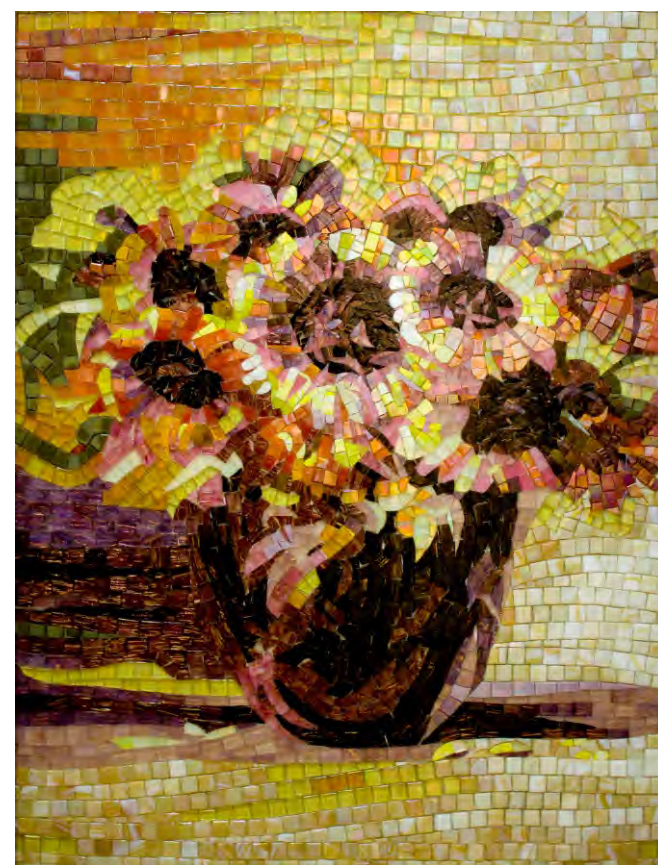

MU-HR512

2180 mm

thickness : 4mm sqm/pc : 4.45 m²
Mounted : mesh mounted weight/pc : 43.67 kgs

600 mm