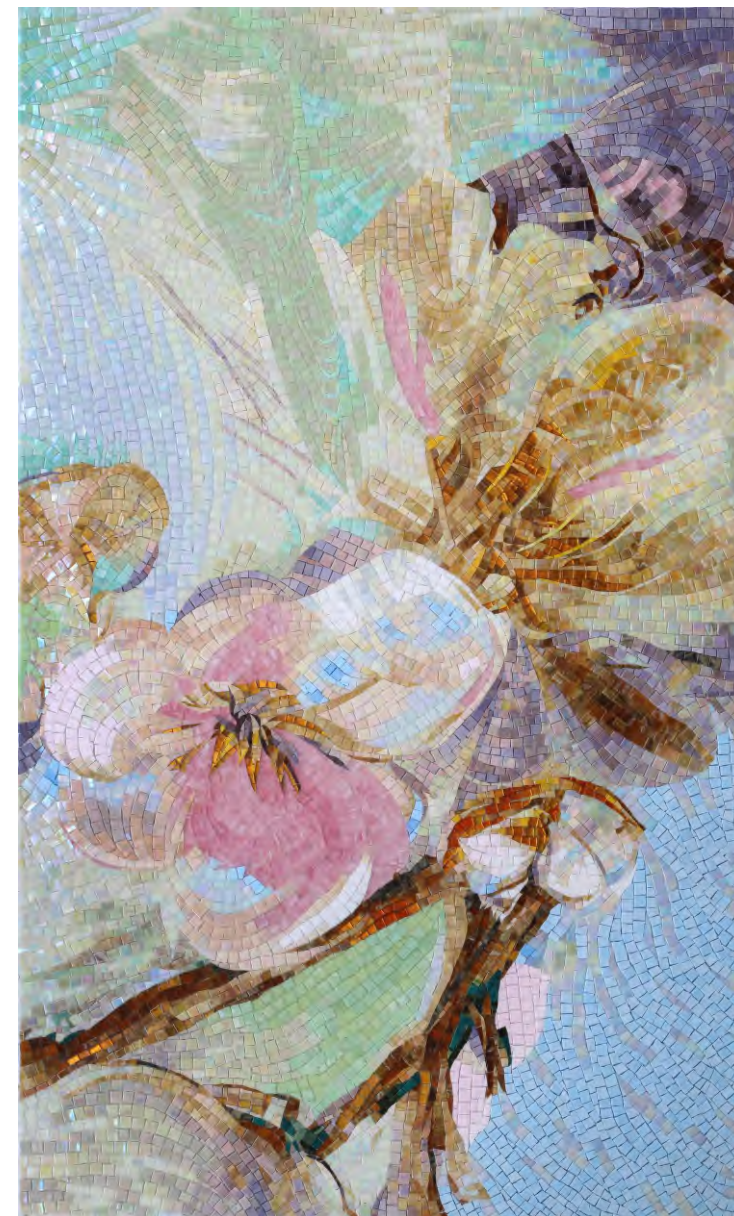

Mural-Handcut

900 mm

1500 mm

MU-HR601