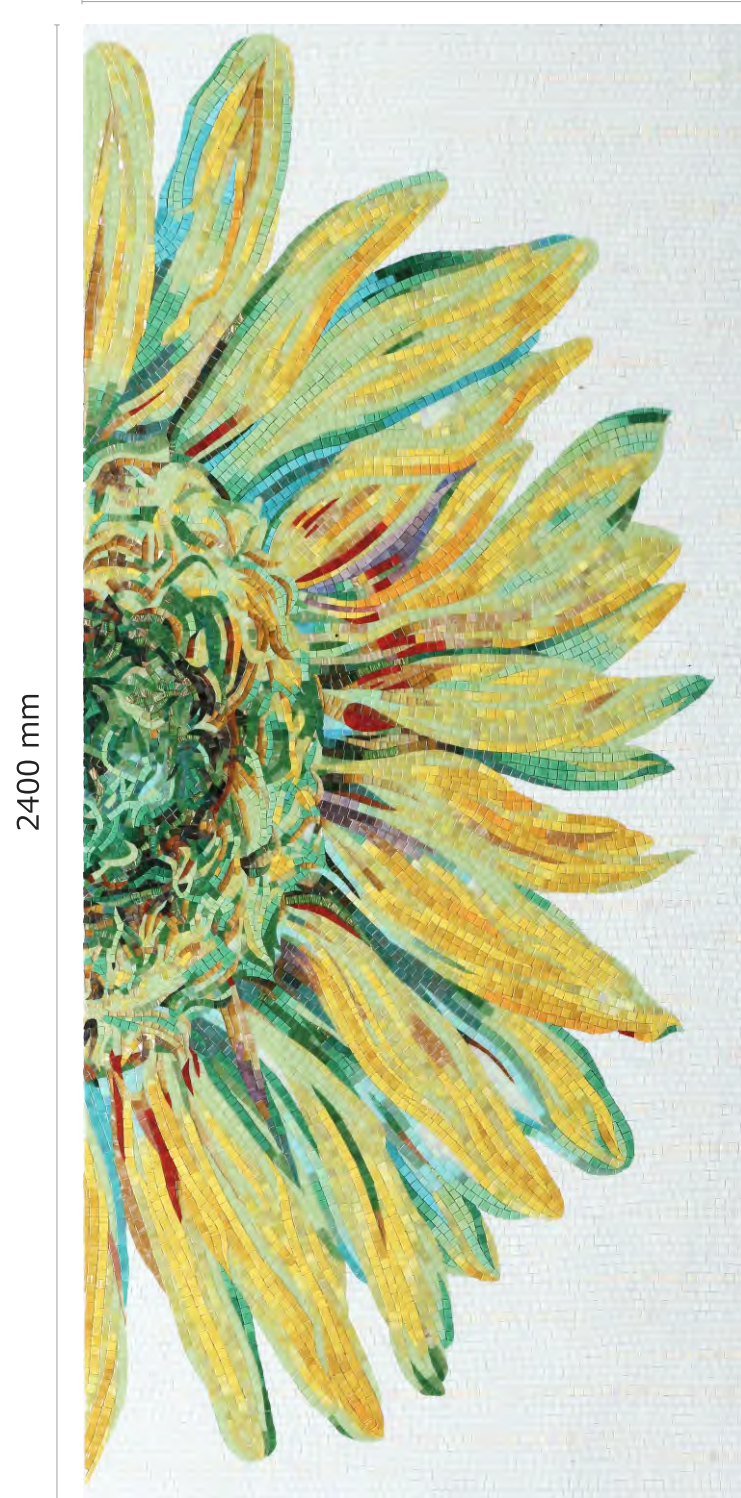

2380 mm

MU-HR545

thickness : 4mm
Mounted : mesh mounted

sqm/pc : 3.09 m²
weight/pc : 30.38 kgs

Mural-Handcut

1080 mm

2400 mm

MU-HR604