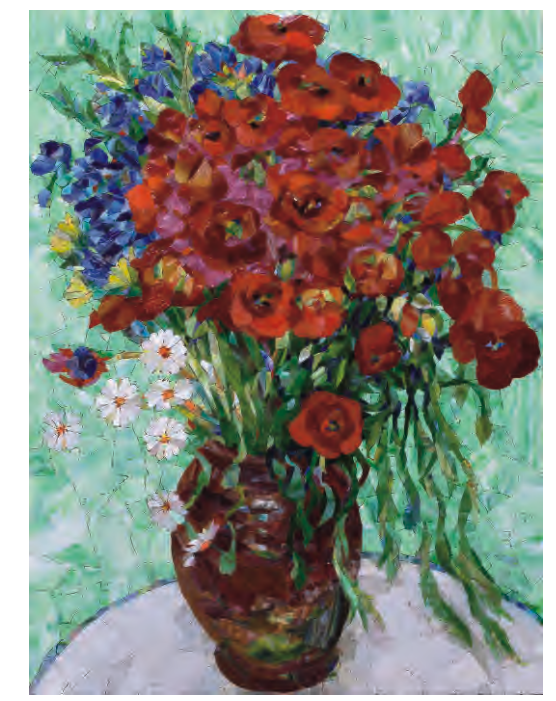

MU-HAG701

Mural-Handcut

600 mm