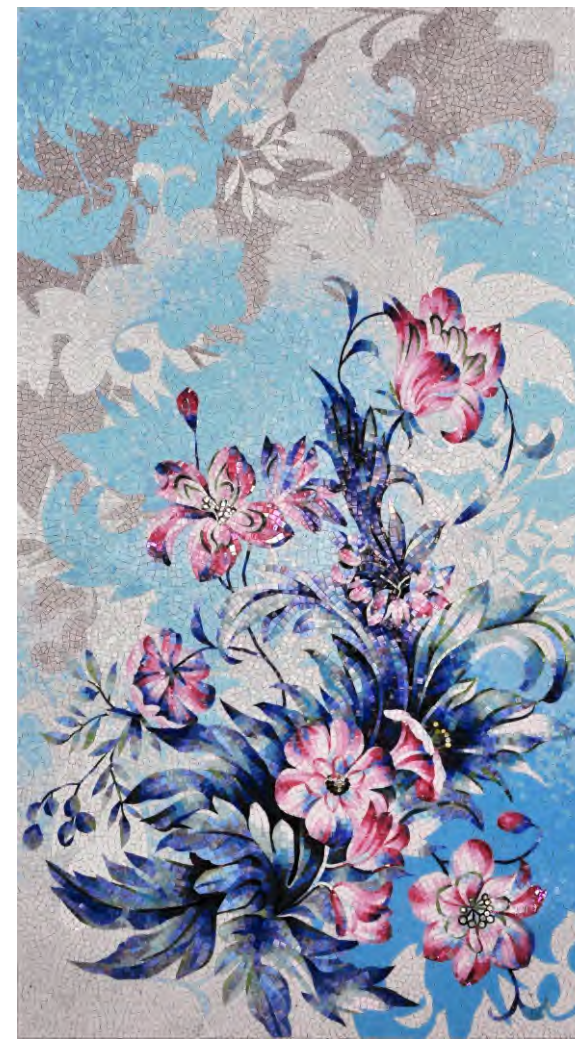

MU-HC604

thickness : 4mm
Mounted : mesh mounted
sqm/pc : 2.89 m²
weight/pc : 28.35 kgs

Mural-Handcut

1350 mm

2450 mm

MU-HC605

thickness : 4mm
Mounted : mesh mounted
sqm/pc : 3.31 m²
weight/pc : 32.48 kgs

Mural-Handcut