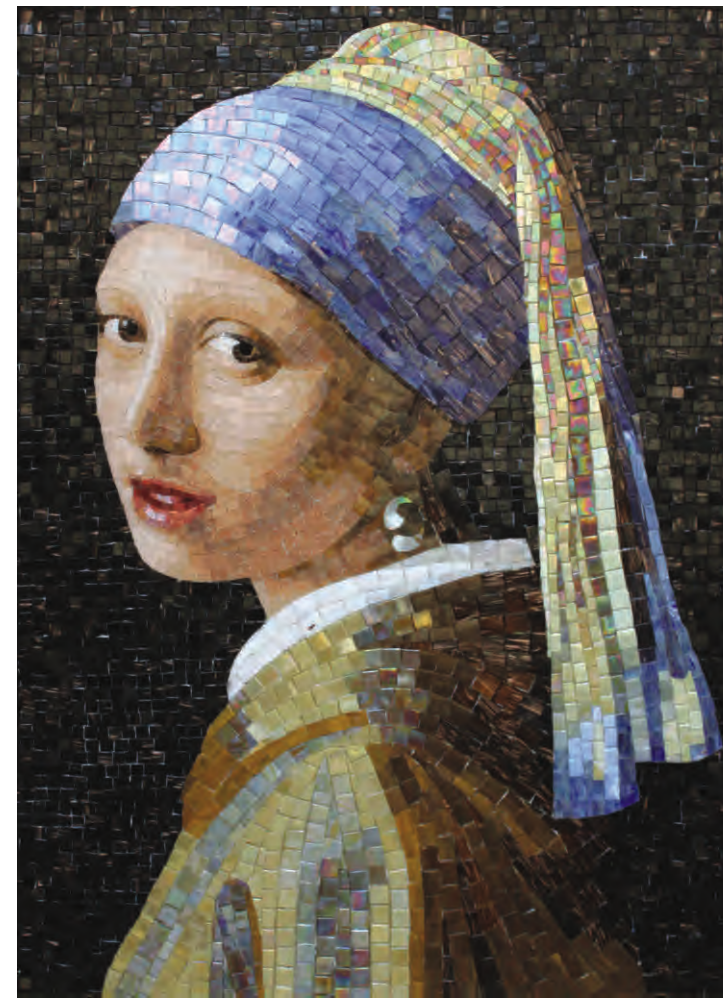

1700 mm

MU-HG786

thickness : 4mm sqm/pc : 2.04 m²
Mounted : mesh mounted weight/pc: 20.02 kgs

Mural-Handcut

600 mm

800 mm

MU-HR786

thickness : 4mm sqm/pc : 0.48 m²
Mounted : mesh mounted weight/pc: 4.71 kgs