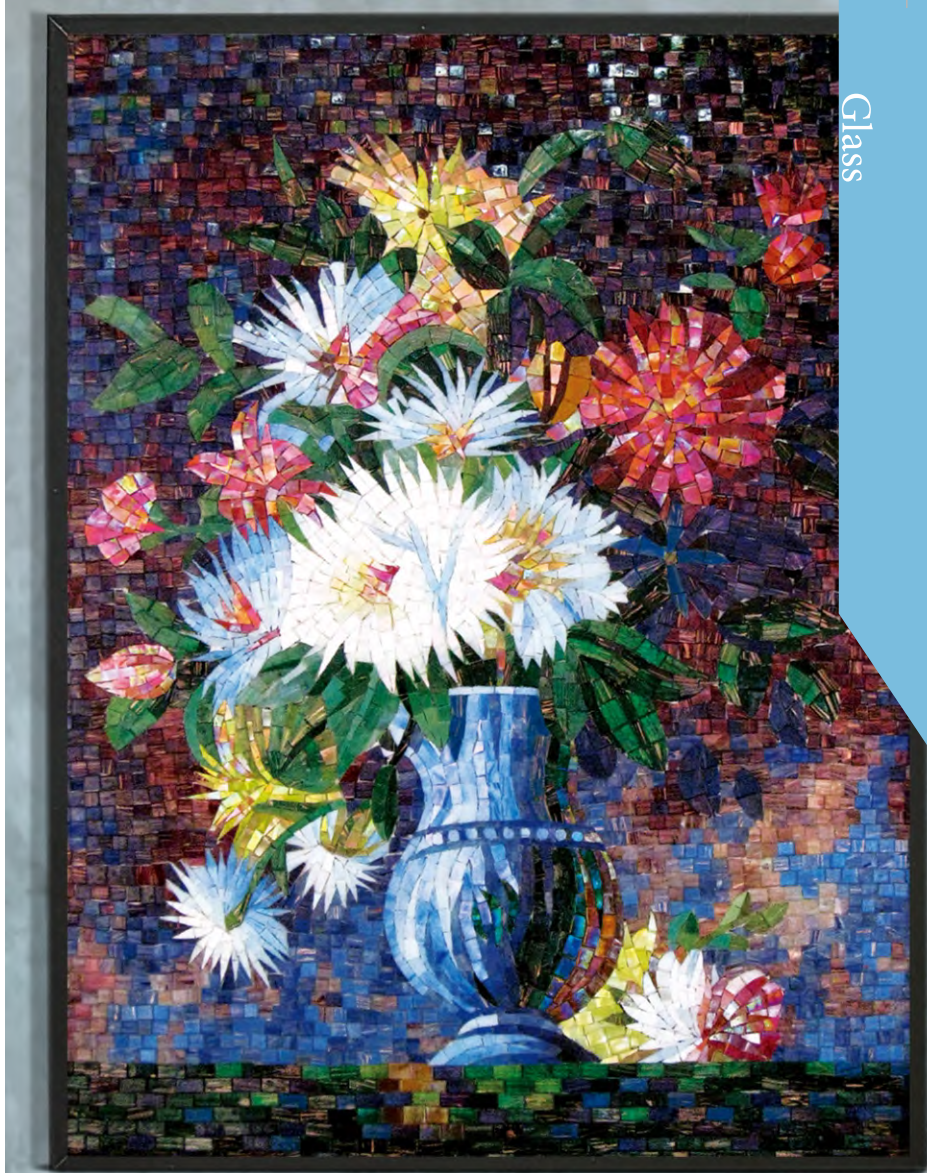

600 mm

MU-HG703

thickness : 4mm sqm/pc : 0.48 m²
 Mounted : mesh mounted weight/pc: 4.71 kgs

800 mm

Mural-Handcut

Glass

2600 mm

2200 mm